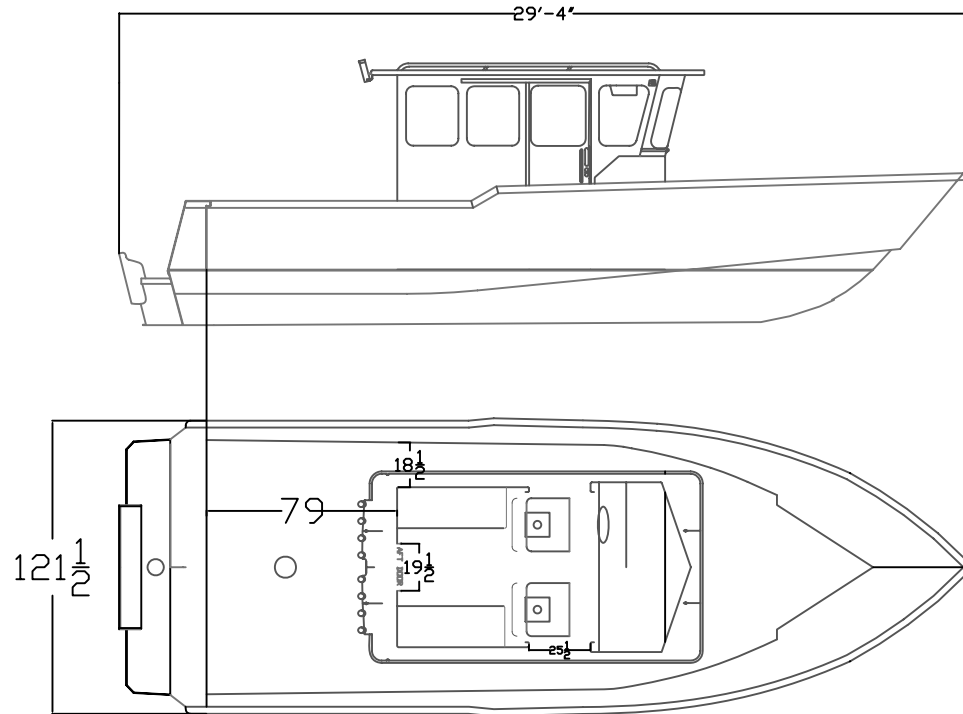

29' 4" CABIN 70" X 114"

LENGTH	29' 4"	BOTTOM WIDTH	102 1/4"
BEAM	121 1/2"	INSIDE SIDE HEIGHT	AFT 28 1/2" FWD 34 1/2"
WEIGHT	NA	OUTSIDE SIDE HEIGHT	38 1/2"
CAPACITY	NA	TRANSOM	30"
MIN. HP.	NA	PERSONS CAPACITY	NA
MAX. HP.	NA	SINGLE/TWIN ENGINE TRANSOM	51 1/2"
DECK WIDTH	105"		