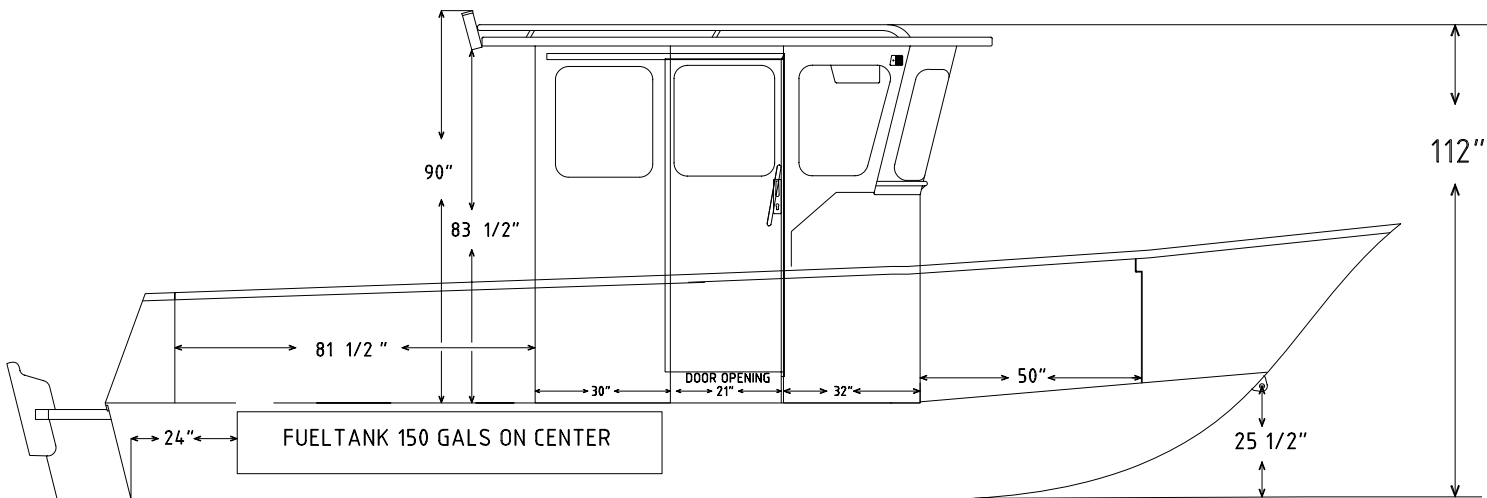

# V-2600 WALK AROUND CABIN 5' BOW DECK

LENGTH 26' 3"  
 BEAM 102"  
 WEIGHT  
 CAPACITY 4100 LBS.  
 MIN. HP. 150 HP.  
 MAX HP. 300 HP.  
 DECK WIDTH 7' 6"

BOTTOM WIDTH 77" @ TRANSOM  
 INSIDE SIDE HEIGHT 29" FWD. 27 1/4" MIDSHIP  
 OUTSIDE SIDE HEIGHT 38"  
 TRANSOM 30"  
 PERSONS CAPACITY 10 PERSONS  
 SINGLE / TWIN ENGINE TRANSOM 44"  
 INSIDE CABIN HEIGHT 6' 8"