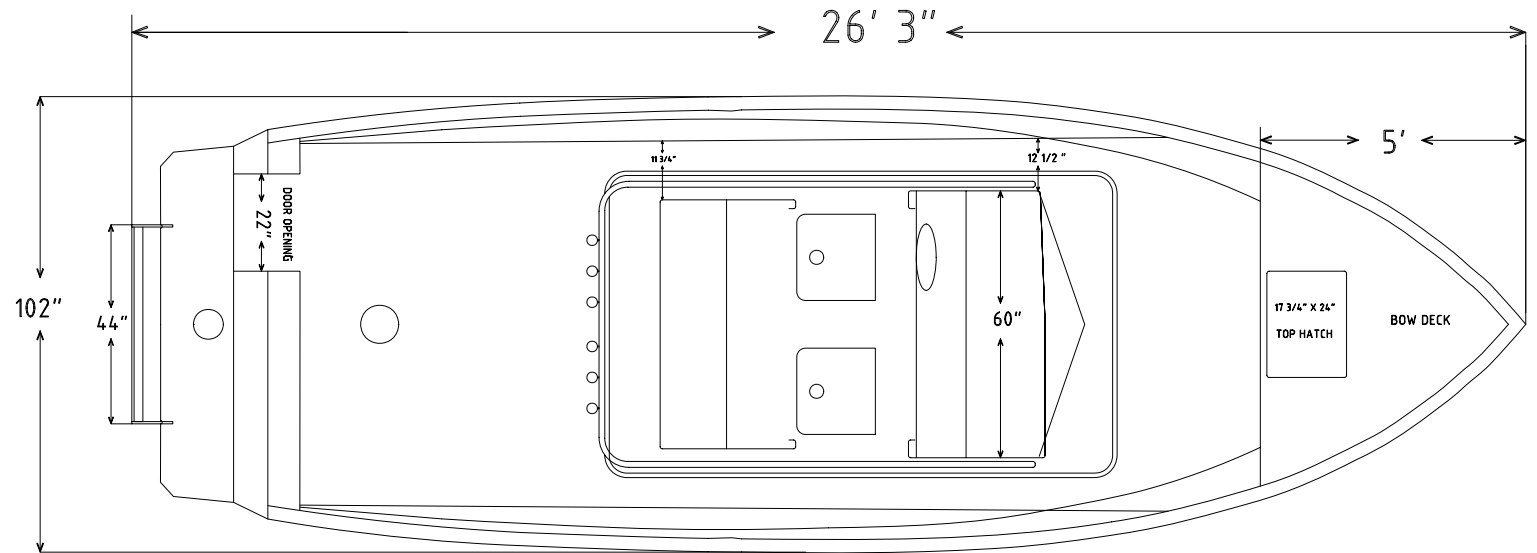

# V-2600 WALK AROUND CABIN 5' BOW DECK

LENGTH 26' 3"  
 BEAM 102"  
 WEIGHT  
 CAPACITY 4100 LBS.  
 MIN. HP. 150 HP.  
 MAX HP. 300 HP.  
 DECK WIDTH 7' 6"

BOTTOM WIDTH 77" @ TRANSOM  
 INSIDE SIDE HEIGHT 29" FWD. 27 1/4" MIDSHIP  
 OUTSIDE SIDE HEIGHT 38"  
 TRANSOM 30"  
 PERSONS CAPACITY 10 PERSONS  
 SINGLE / TWIN ENGINE TRANSOM 44"  
 INSIDE CABIN HEIGHT 6' 8"