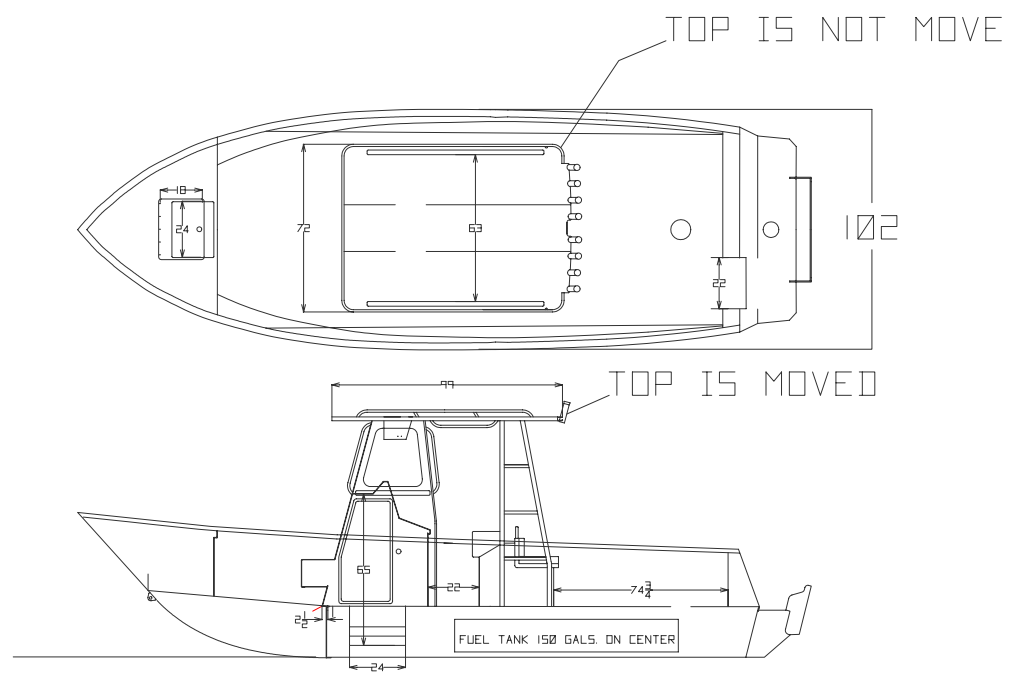

V2600 ST HARD TOP BACK TO BACK SEAT 5' BOW DECK

LENGTH	26' 3"	BOTTOM WIDTH	77" @ TRANSOM
BEAM	102"	INSIDE SIDE HEIGHT	29" FWD. 27 1/2" MIDSHIP
WEIGHT	3500 LBS.	OUTSIDE SIDE HEIGHT	38"
CAPACITY	4600 LBS.	TRANSOM	30"
MIN. HP.	150 HP.	PERSONS CAPACITY	10
MAX. HP.	300 HP.	SINGLE/TWIN ENGINE TRANSOM	44"
DECK WIDTH	7' 6"		