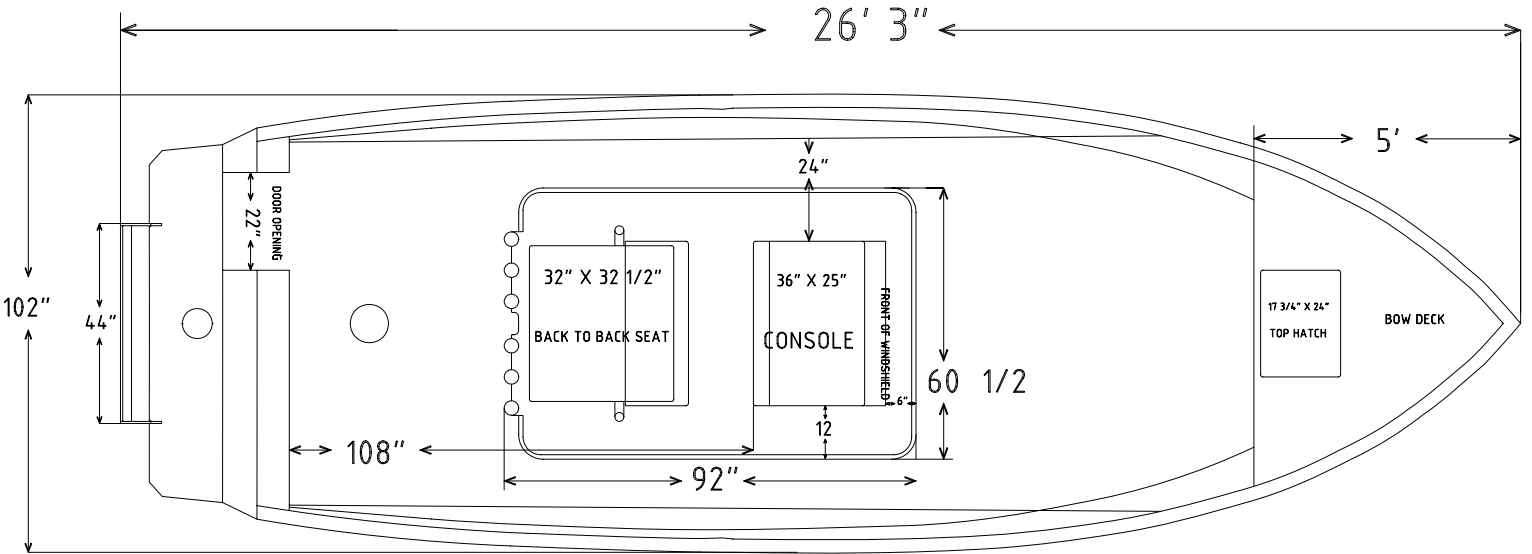

V2600 HARD TOP BACK TO BACK SEAT 5' BOW DECK

LENGTH 26' 3"
 BEAM 102"
 WEIGHT 3140 LBS.
 CAPACITY 4600 LBS.
 MIN. HP. 150 HP.
 MAX HP. 300 HP.
 DECK WIDTH 7' 6"

BOTTOM WIDTH 77" @ TRANSOM
 INSIDE SIDE HEIGHT 29" FWD. 27 1/4" MIDSHIP
 OUTSIDE SIDE HEIGHT 38"
 TRANSOM 30"
 PERSONS CAPACITY 10
 SINGLE / TWIN ENGINE TRANSOM 44"