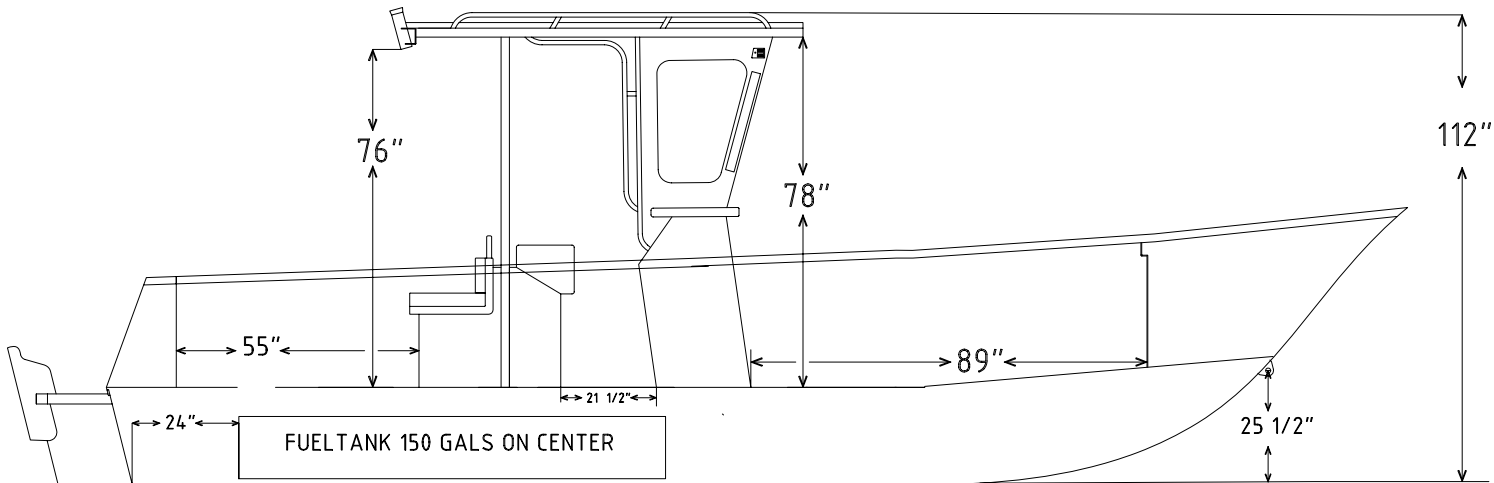

V2600 HARD TOP BACK TO BACK SEAT 5' BOW DECK

LENGTH 26' 3"
 BEAM 102"
 WEIGHT 3140 LBS.
 CAPACITY 4600 LBS.
 MIN. HP. 150 HP.
 MAX HP. 300 HP.
 DECK WIDTH 7' 6"

BOTTOM WIDTH 77" @ TRANSOM
 INSIDE SIDE HEIGHT 29" FWD. 27 1/4" MIDSHIP
 OUTSIDE SIDE HEIGHT 38"
 TRANSOM 30"
 PERSONS CAPACITY 10
 SINGLE / TWIN ENGINE TRANSOM 44"