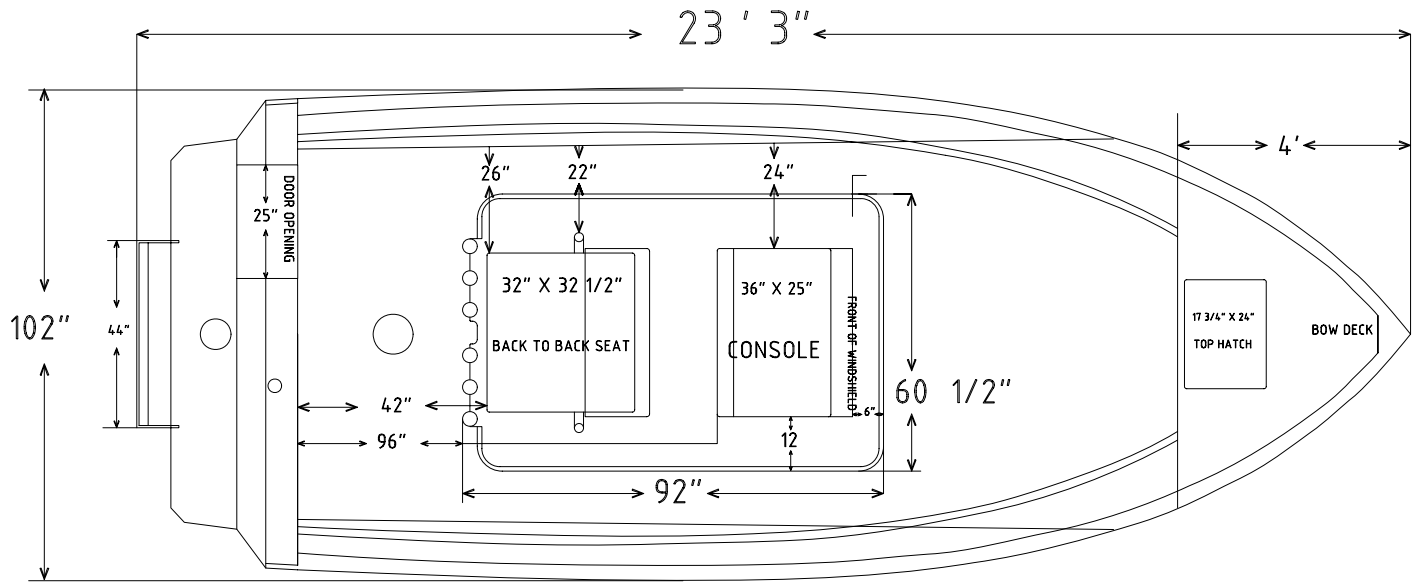

# V-2325 HARD TOP BACK TO BACK SEAT 4' BOW DECK

LENGTH 23' 3"  
 BEAM 102'  
 WEIGHT 2940 LBS.  
 CAPACITY 3800  
 MIN. HP. 135 HP.  
 MAX HP. 275 HP.  
 DECK WIDTH 7' 6"

BOTTOM WIDTH 77" @ TRANSOM  
 INSIDE SIDE HEIGHT 29" FWD. 27 1/4" MIDSHIP  
 OUTSIDE SIDE HEIGHT 38"  
 TRANSOM 25" OR 30"  
 PERSONS CAPACITY 10  
 SINGLE / TWIN ENGINE TRANSOM