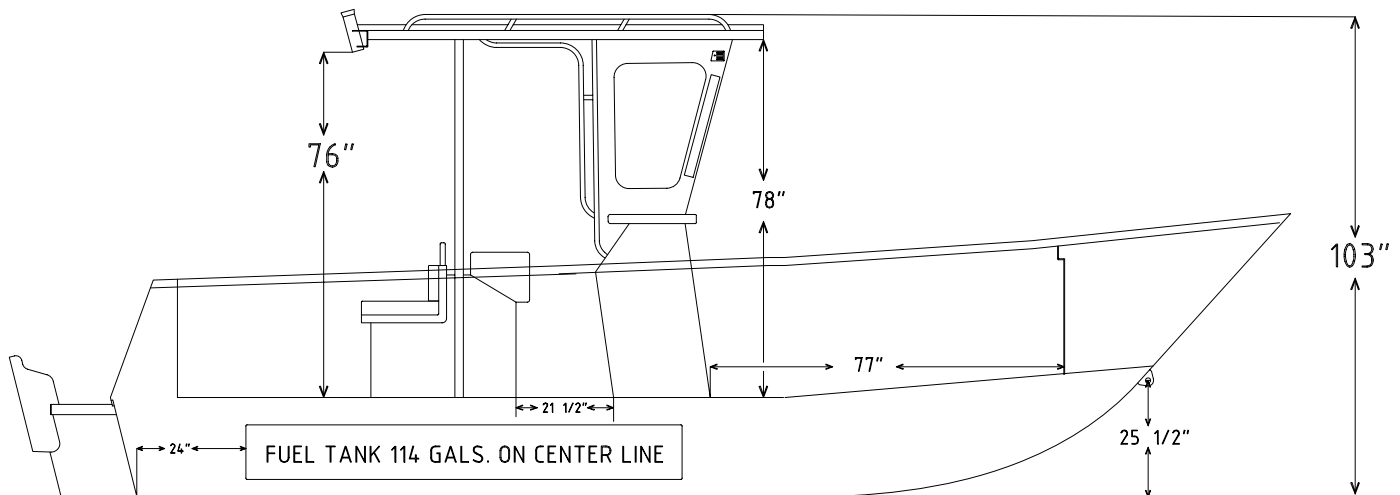

# V-2325 HARD TOP BACK TO BACK SEAT 4' BOW DECK

LENGTH 23' 3"  
 BEAM 102'  
 WEIGHT 2940 LBS.  
 CAPACITY 3800  
 MIN. HP. 135 HP.  
 MAX HP. 275 HP.  
 DECK WIDTH 7' 6"

BOTTOM WIDTH 77" @ TRANSOM  
 INSIDE SIDE HEIGHT 29" FWD. 27 1/4" MIDSHIP  
 OUTSIDE SIDE HEIGHT 38"  
 TRANSOM 25" OR 30"  
 PERSONS CAPACITY 10  
 SINGLE / TWIN ENGINE TRANSOM