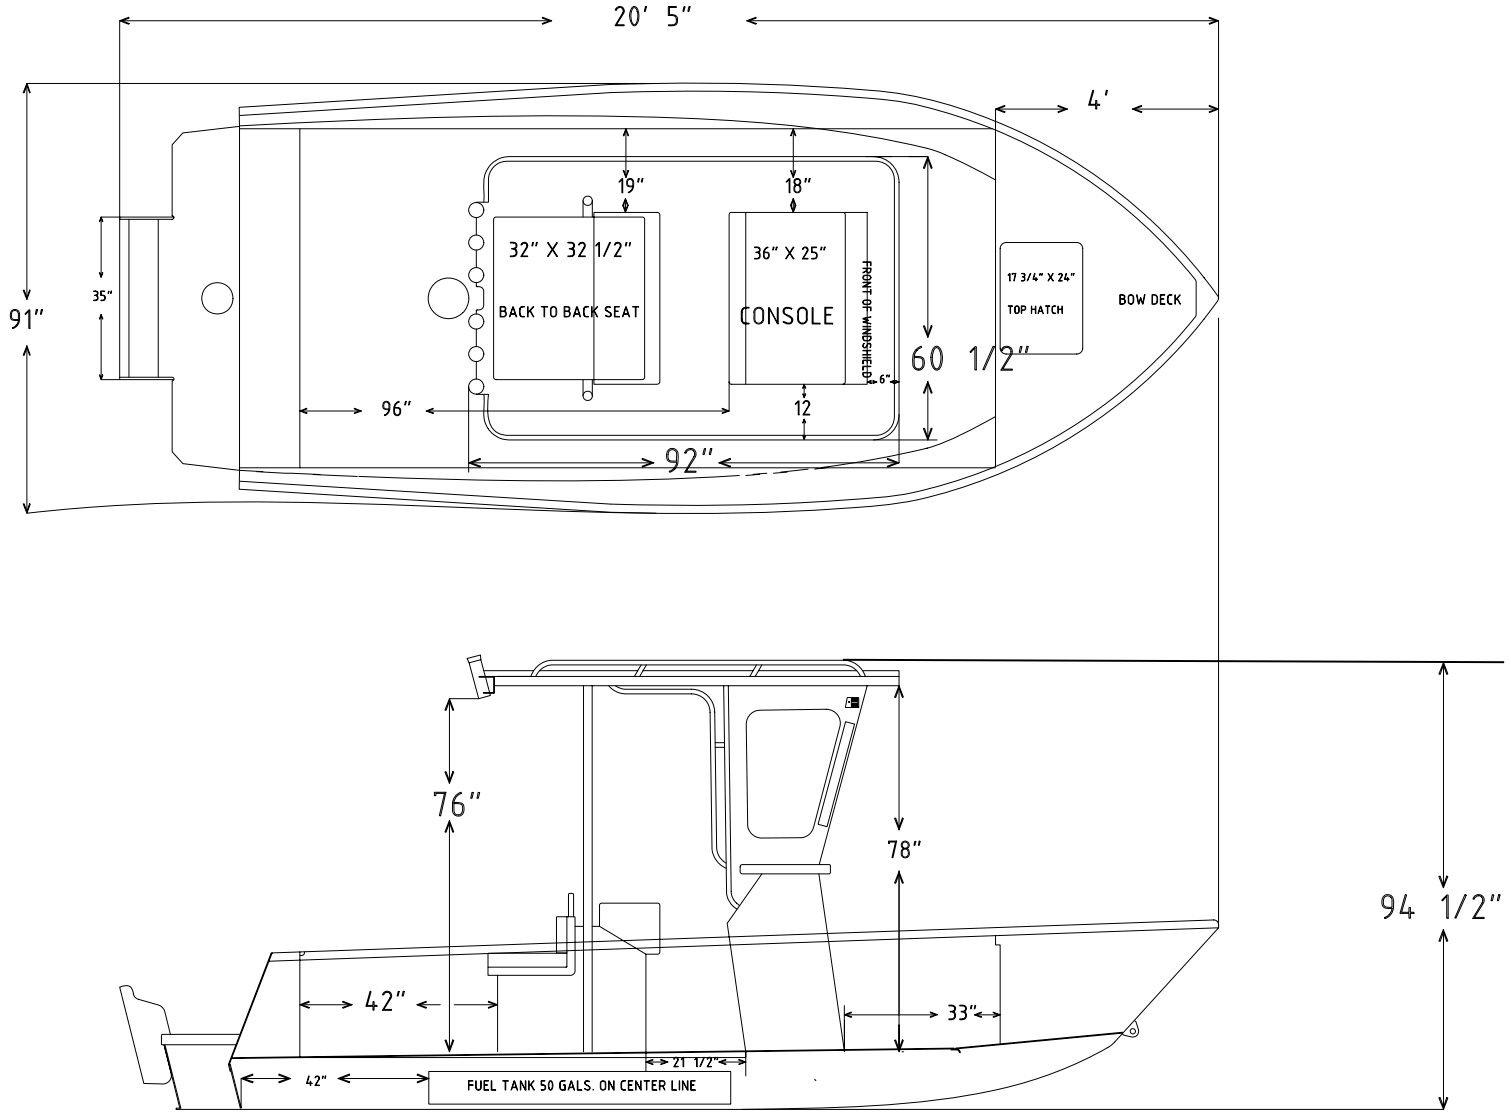

V2025 HARD TOP BACK TO BACK SEAT 4' BOW DECK

LENGTH 20' 5"
 BEAM 7' 7"
 WEIGHT 2290 LBS.
 CAPACITY 3000 LBS.
 MIN. HP. 90 HP.
 MAX HP. 150 HP.
 DECK 6' 5" X 15' 6"

BOTTOM WIDTH 72" @ TRANSOM
 INSIDE SIDE HEIGHT FWD. 24" MIDSHIP 24 3/4"
 OUTSIDE SIDE HEIGHT 32"
 TRANSOM 25"
 PERSONS CAPACITY 6 PERSONS
 SINGLE TRANSOM